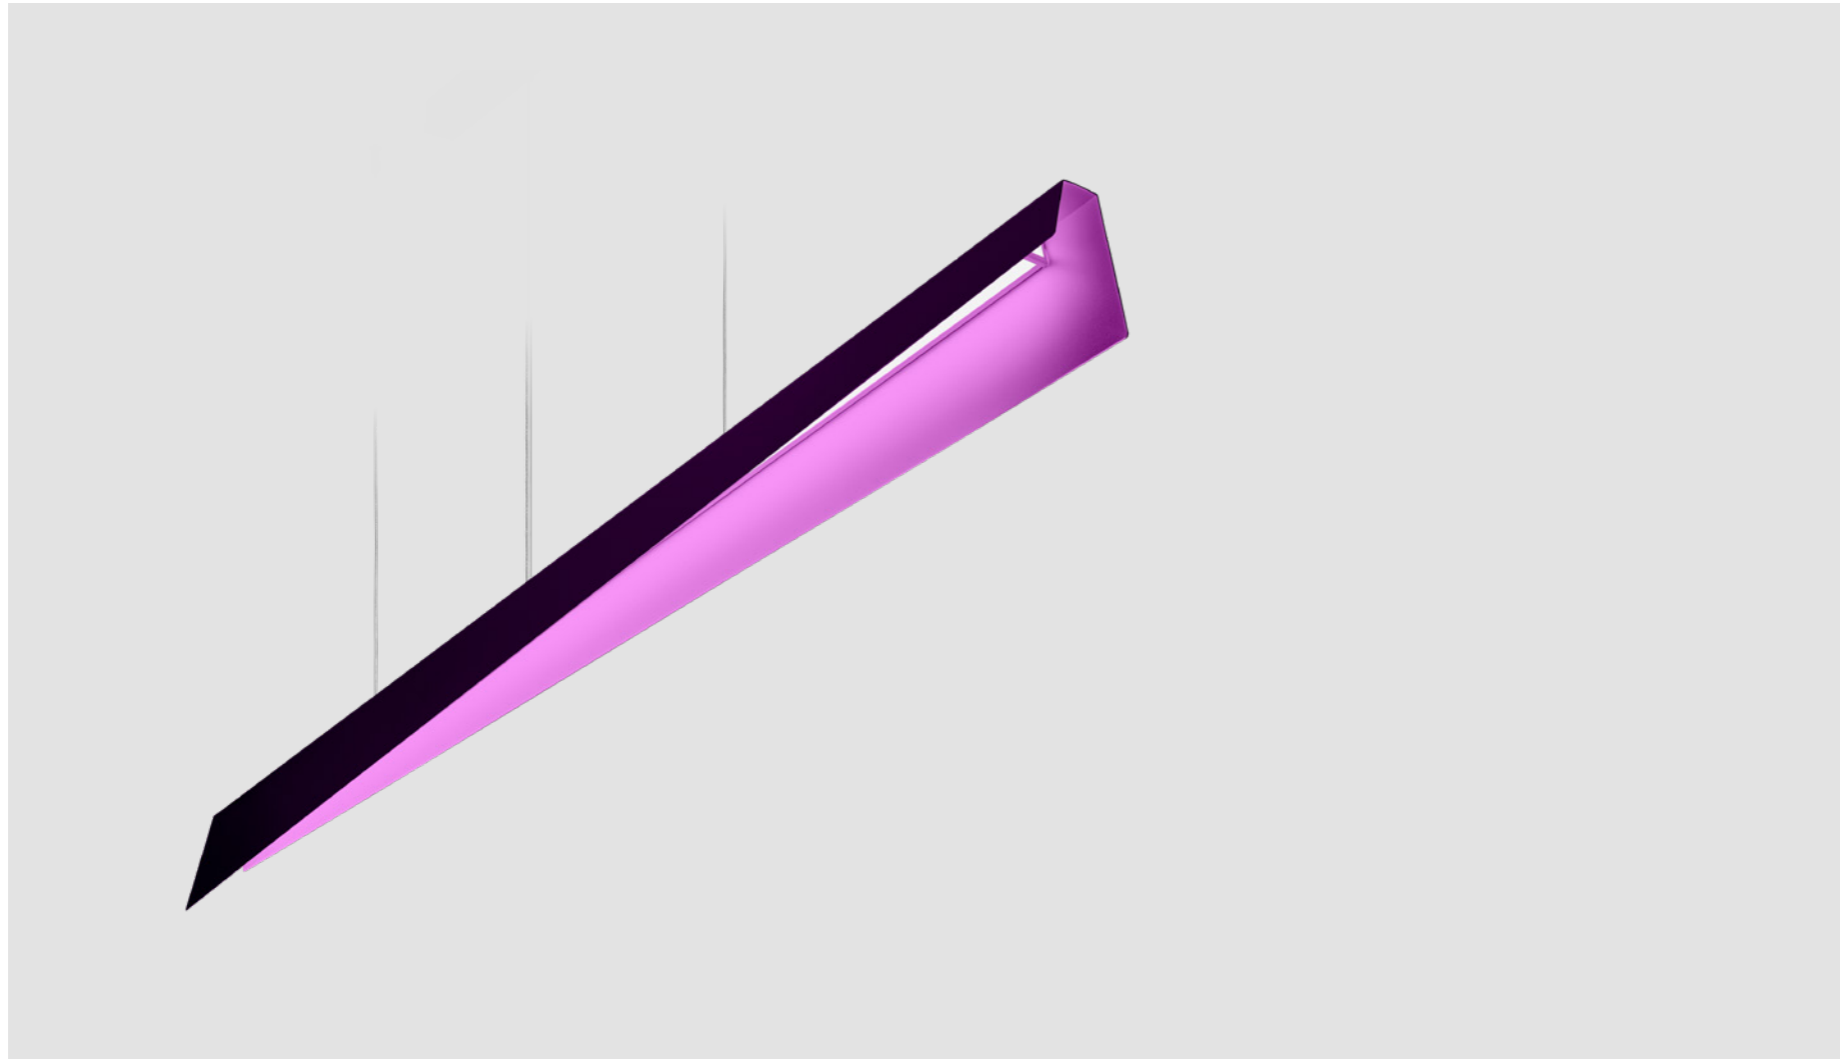

Messaggio

— Suspended version

Light source: LED module

Rated power [W]: 18 - 64

Luminous flux [lm]: 1100 - 5400

Colour temperature [K]: 2700, 3000, 4000

Mounting method: suspended

Body material: steel

Body colour: any from the RAL palette

Dimensions [mm]: 1230/701/80, 1230/1261/80,
1230/1541/80