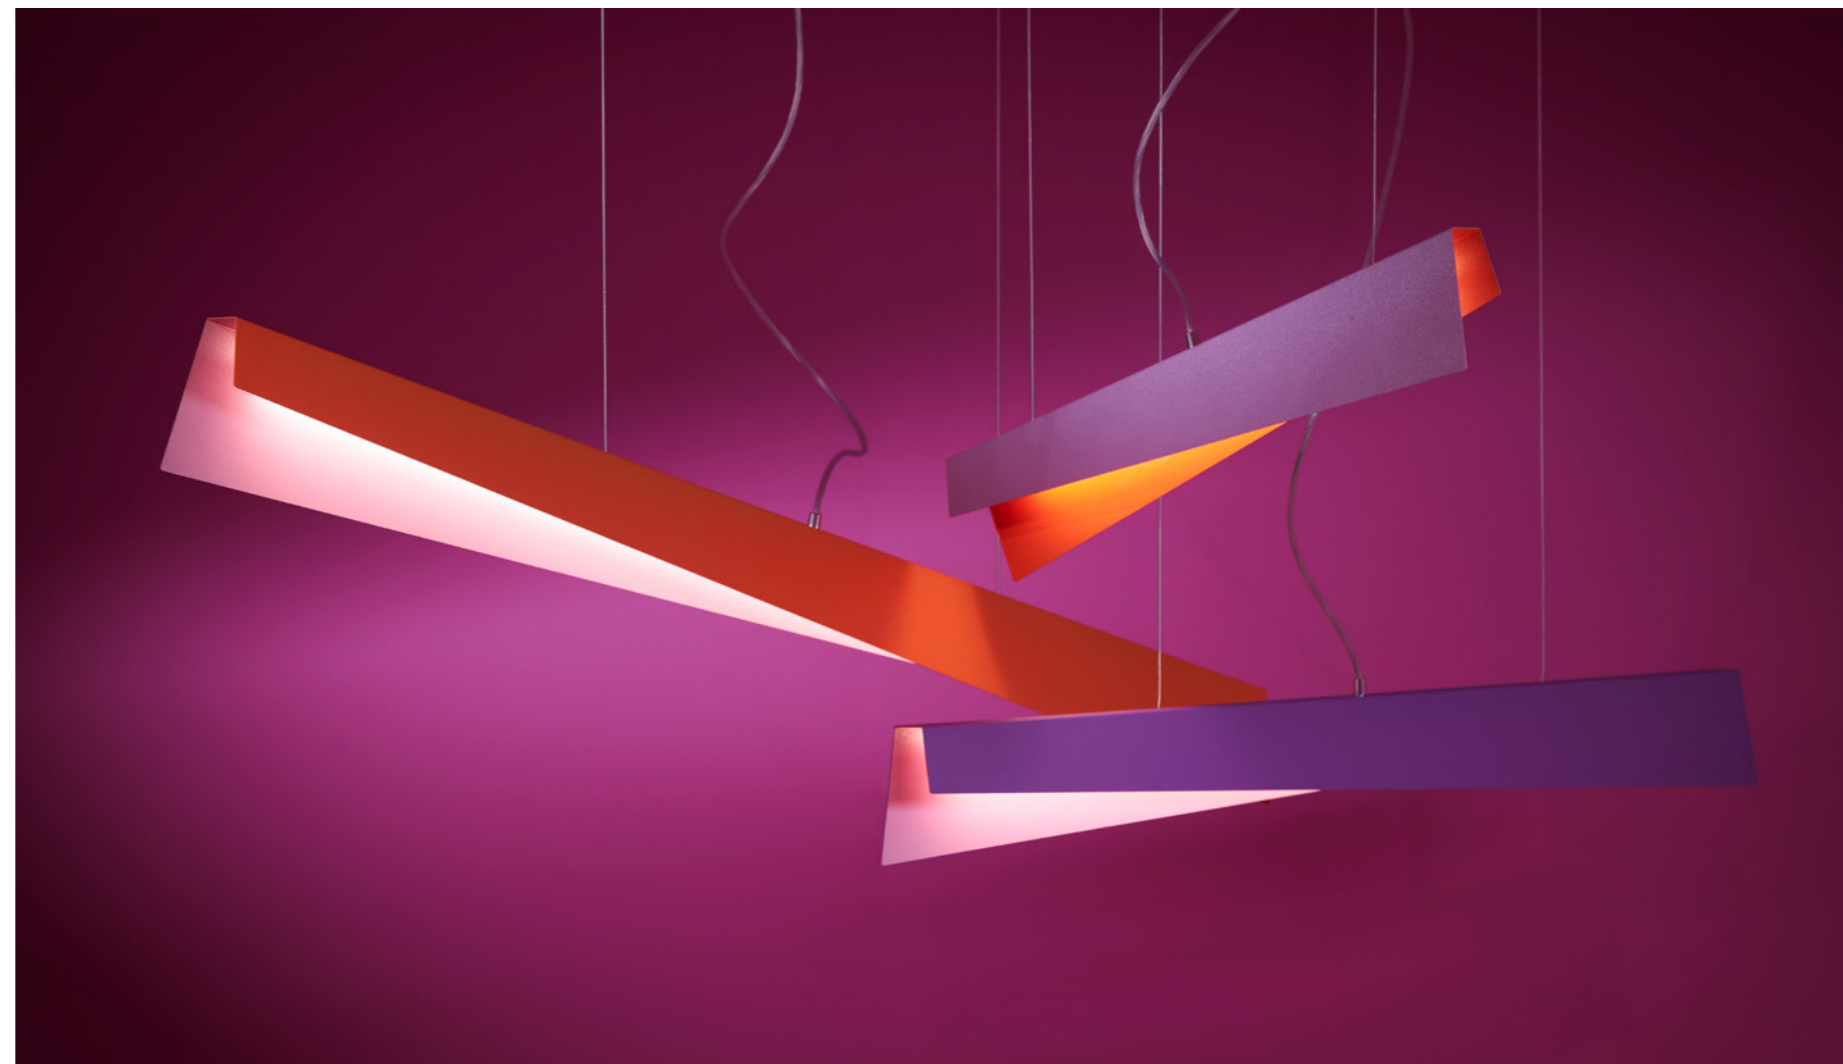

Dorota Koziara has designed a luminaire line for us

The world-famous designer has created a collection of LED luminaires for us. The idea of the project is to combine the magic of light with a highly energy-saving lighting system. Cooperation with the designer is part of our strategy, in which we focus on combining innovative, pro-ecological technological solutions with top-shelf design.

Marzena Lesińska
Management Board Representative for Marketing